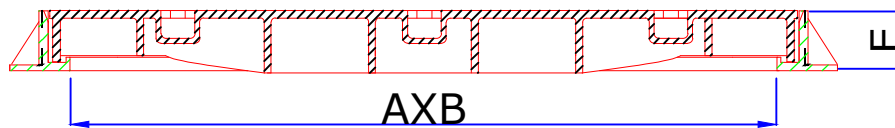

**DUCAST**

DUBAI. UAE.  
info@ducast.com  
www.ducast.com

Closed Lifting keys -5 Nos.

PLAN OF COVER & FRAME

SECTIONAL VIEW

CODE	CLEAR OPENING AXB (MM)	OVER BASE CXD (MM)	DEPTH E (MM)	LOADING KN
DI-29	1200X1200	1370x1370	100	400

DATE : 24-10-18	DESCRIPTION :- 1200X1200MM CLEAR OPENING DUCTILE IRON LOADING CLASS (D-400) SOLID TOP COVER & FRAME	REV : 01
DRAWN BY : GK		SCALE : NTS
CHECKED BY: KM		ALL DIMENSIONS ARE IN MM
APP.BY: AB		