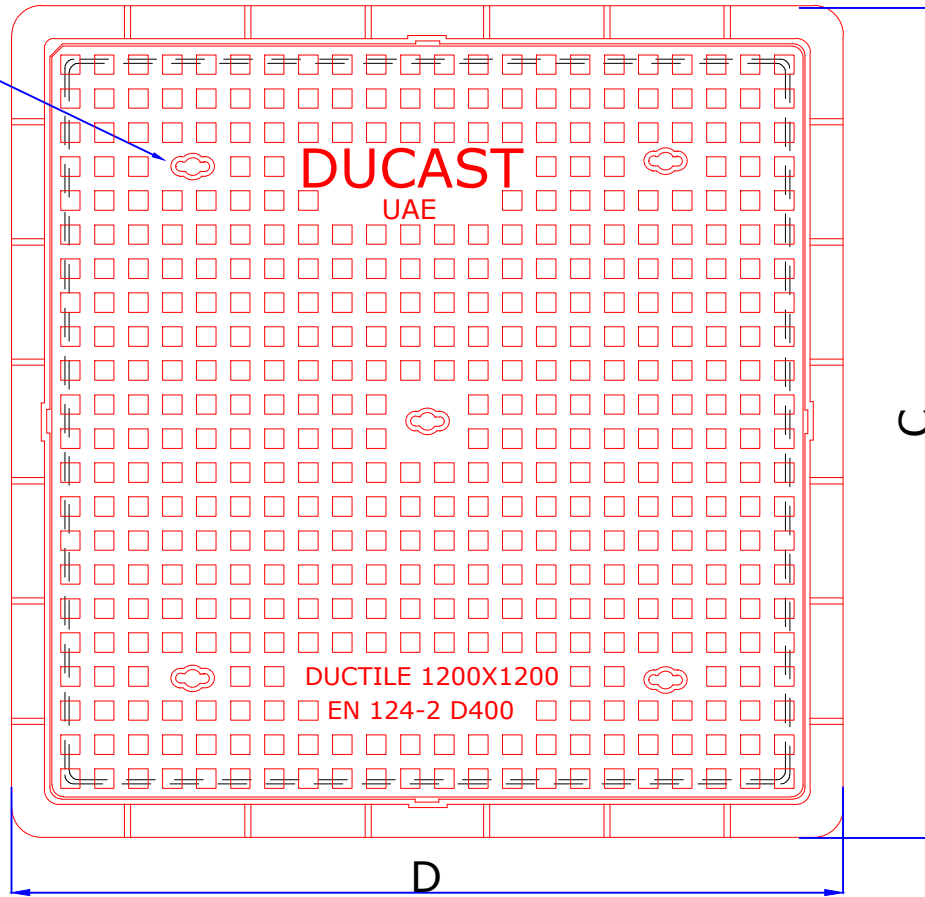

**DUCAST**

DUBAI. UAE.  
info@ducast.com  
www.ducast.com

Closed Lifting keys -5 Nos.

PLAN OF COVER & FRAME

SECTIONAL VIEW

CODE	CLEAR OPENING AXB (MM)	OVER BASE CXD (MM)	DEPTH E (MM)	LOADING KN
DI-29	1200X1200	1370x1370	100	400

DATE : 24-10-18	DESCRIPTION :- 1200X1200MM CLEAR OPENING DUCTILE IRON LOADING CLASS (D-400) SOLID TOP COVER & FRAME	REV : 01
DRAWN BY : GK		SCALE : NTS
CHECKED BY: KM		ALL DIMENSIONS ARE IN MM
APP.BY: AB		